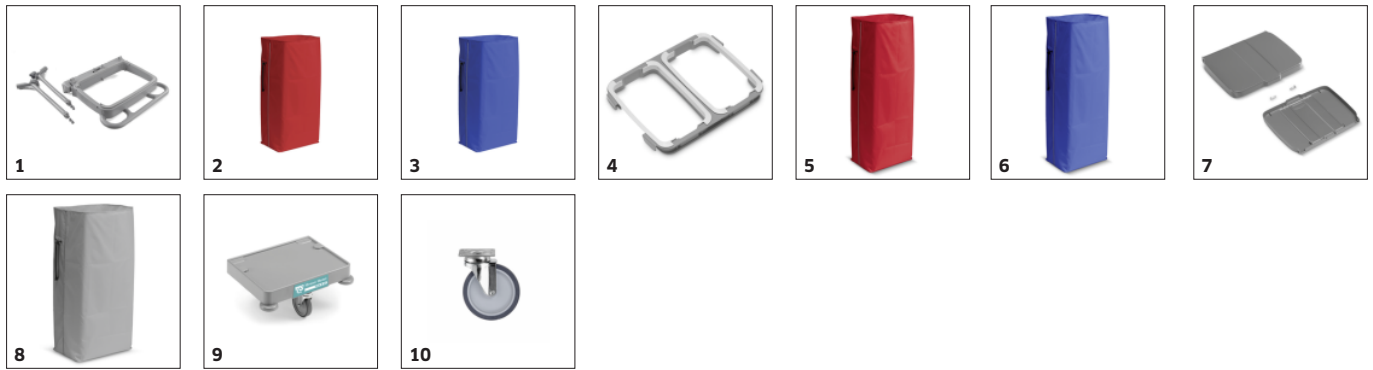

ACCESSORIES FOR TROLLEY HOTEL CLASSIC I

6.999-221.0

	Order no.	Description	
TROLLEYS & BUCKET SYSTEMS			
Disposal			
Holder sack hinged	1	6.999-261.0	Foldable refuse sack holder made of polypropylene for 120 litre refuse sacks. Suitable for Trolley Classic III and V, as well as for the Trolleys Hotel Classic, from Kärcher. ■
Rubbish bag with zip, red, 120 l	2	6.999-160.0	Plastic rubbish bag. Can be used for Clean Liner Classic Trolleys. □
Rubbish bag with zip, blue, 120 l	3	6.999-161.0	
Adapter 2x70 l for 120 l sack holder	4	6.999-292.0	Detachable partition for dividing the 120 litre refuse sack holder into 2 halves. Suitable for trolleys in the Classic range and Clean Liner Classic I-IV from Kärcher, as well as all hotel trolleys. □
Refuse sack with zip, 70 l, red	5	6.999-293.0	Red refuse sack with zip. Volume: 70 litres. Suitable for all trolleys from Kärcher. □
Refuse sack with zip, 70 l, blue	6	6.999-294.0	Blue refuse sack with zip. Volume: 70 litres. Suitable for all trolleys from Kärcher. □
Cover for 120 L bag holder, grey	7	6.999-295.0	Grey cover made of polypropylene for bag holder for rubbish bags with 120 l volume. □
Refuse sack with zip, 120 l, grey	8	6.999-297.0	Grey refuse sack with zip. Volume: 120 litres. Suitable for all trolleys from Kärcher. □
Storage			
Bag holder plate with wheel 25mm	9	6.999-248.0	Bag holder plate made of polypropylene with wheel (25 mm). Size: 53 × 28 × 7 cm. ■
Wheels			
Castor	10	6.999-263.0	Steering wheel with plate and 125 mm diameter. Size: 38 × 13,5 × 12,5 cm. ■

■ Included in the scope of supply. □ Available accessories.